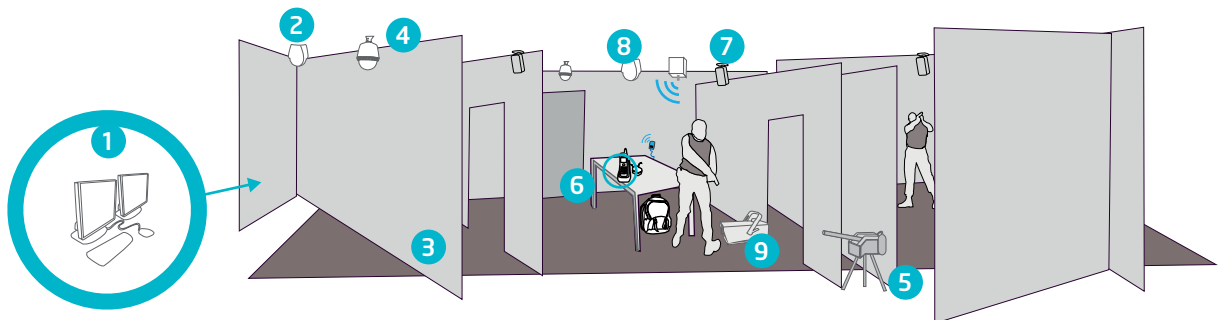

6. IEDs

Simulated IEDs (Improvised Explosive Devices) controlled by the instructor.

7. Audio system

Audio system to produce sounds and to communicate instructions to the trainee.

8. Light effects

Light effects to interact with the trainee, blinding or distracting him.

9. Fog machine

Fog machine to recreate low-visibility environments.

10. Tactical vest

"Smart" vest to detect if any personnel wearing it have been hit

Modular wall structure

The modular wall structure consists of metal- structural partitions and wooden panels as well as metal rails and crossbeams.