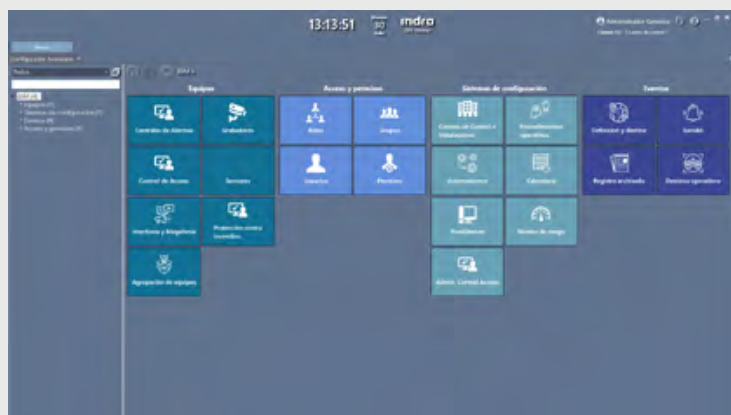

# Integra iSIM (Smart Security Control Center) Suite for comprehensive security management

The iSIM Comprehensive Security Management tool takes us a step closer toward Predictive Security and Early Warning

## Security Systems

- Intrusion Systems.
- Access Control Systems.
- Fire Protection Systems.
- Video Management Systems.
- Video Analysis Systems.
- PA, Intercom Systems.
- Face Recognition Systems.

## Operational tools

- Control panels and BI.
- Incident forensic analysis tools.
- Predictive maintenance and Deep Learning tools.
- Metadata operational tools.

## Functional description

- Alarm viewing and management regardless of the hardware used.
- Log queries.
- Statistics queries.
- System status queries.
- Auditing actions.
- Internal rules engine to configure events and response protocols according to needs.
- Devices displayed in the form of maps.
- System configuration regardless of the installed hardware.
- User management.
- Two-way management depending on the Alarm Monitoring Center.
- Video viewing regardless of the installed hardware.
- It relies on the existing network infra-structures and adapts to their capacity.
- Downloads of recordings.
- Use of corporate resources: backup, equipment supervision and network management integration systems (openview, traps, etc.) to support the supervision of remote equipment.
- If new equipment is integrated, a specific plugin will be developed before the integration tools provided by the manufacturer are analyzed.